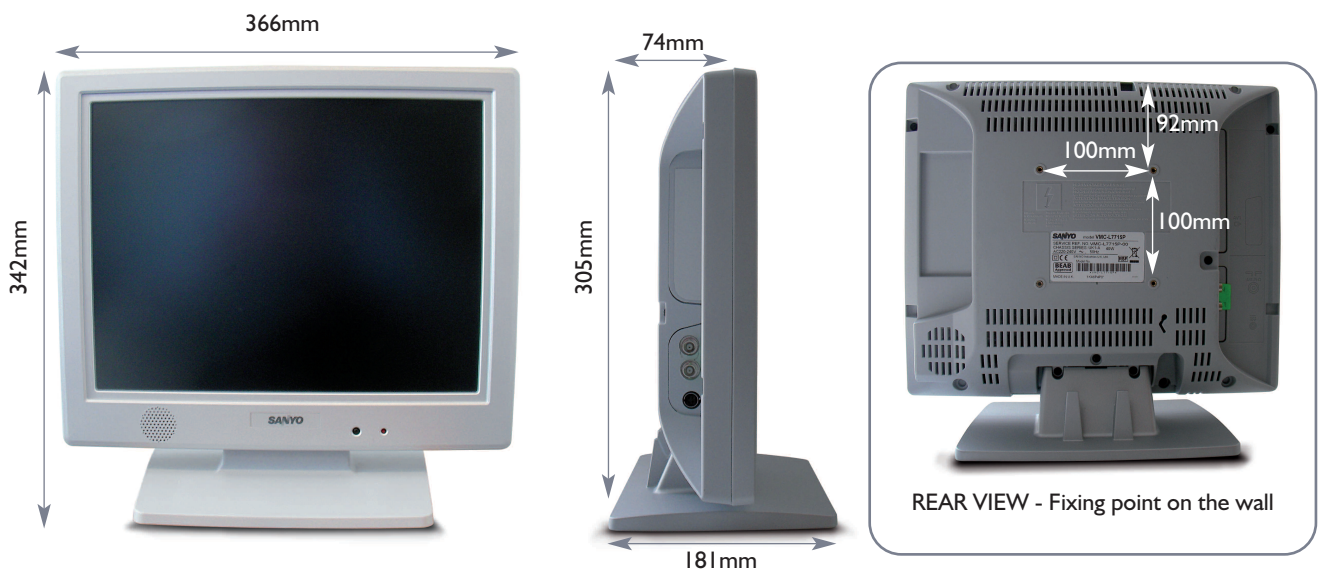

VMC-L7715P LCD Monitor

MAIN FEATURES

- 15 inch LCD Monitor for CCTV with PAL/NTSC colour system
- Slim Flat cabinet
- Video IN / OUT terminal (Loop through) - BNC x 2

PANEL

- Screen size: 15", 4:3 visual size
- Resolution: XGA (1024x768)

	Without Stand			With Stand		
	Width	Height	Depth	Width	Height	Depth
DIMENSIONS	366mm	305mm	74mm	366mm	342mm	181mm

VMC-L7720P LCD Monitor

MAIN FEATURES

- 20 inch LCD Monitor for CCTV with PAL/NTSC colour system
- Slim Flat cabinet
- Video IN / OUT terminal (Loop through)- BNC x 2
- Internal power unit (No AC/DC adaptor)

PANEL

- Screen size: 20", 4:3 visual size
- Resolution: VGA (640x480)

COLOUR SYSTEM

- Colour system: PAL, NTSC 3.58 (AV-in)

TERMINALS

- Video IN / OUT: BNC type (Always through loop)

POWER SUPPLY

- Power Supply: 220 - 240V, 50Hz

ACCESSORIES

- Instruction Manual • Monitor Stand

	Without Stand			With Stand		
	Width	Height	Depth	Width	Height	Depth
DIMENSIONS	486mm	383mm	81mm	486mm	419mm	181mm

SANYO